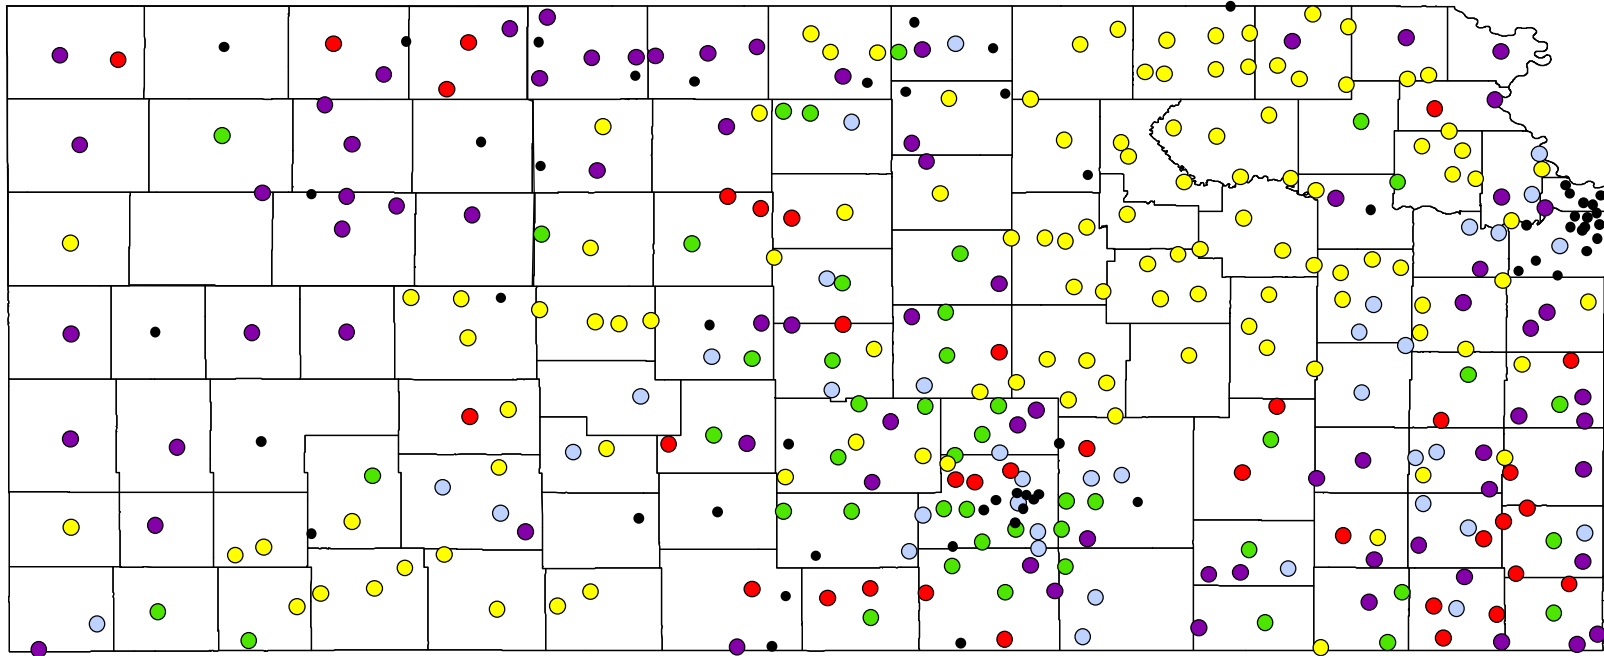

Public Library Internet Connection Speeds

Data for this map was collected through the Regional Library Systems, updated January 2012.

Please note that each dot represents a library building.

Public Libraries Internet Connection Speed

- Less than 1.5 Mbps
- 1.5 Mbps
- 1.6 - 3.9 Mbps
- 4.0 - 9.9 Mbps
- Greater than 10 Mbps
- Not Reported